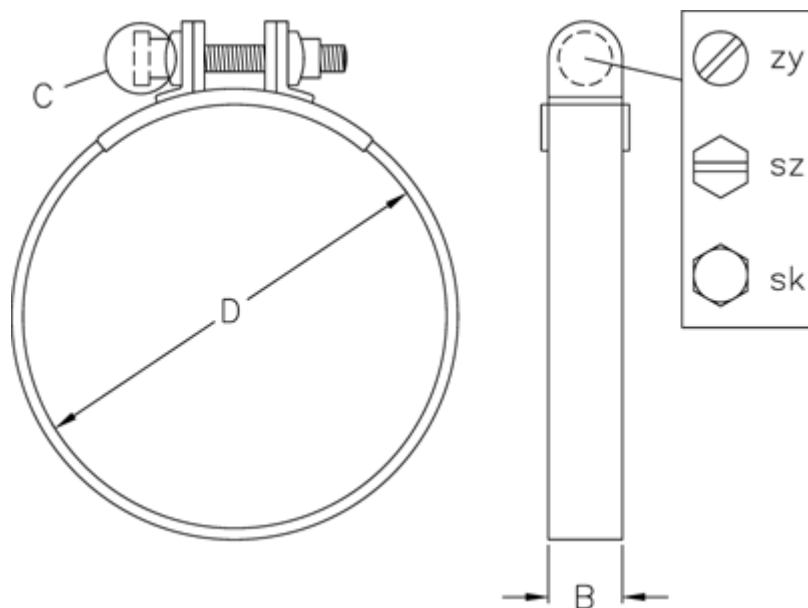

# Data Sheet

Article number: 021300705024

Description: Sealing Clamp S 24 W5

## Measures

C (screw type) = SZ

Diameter D = 24

Width B = 12